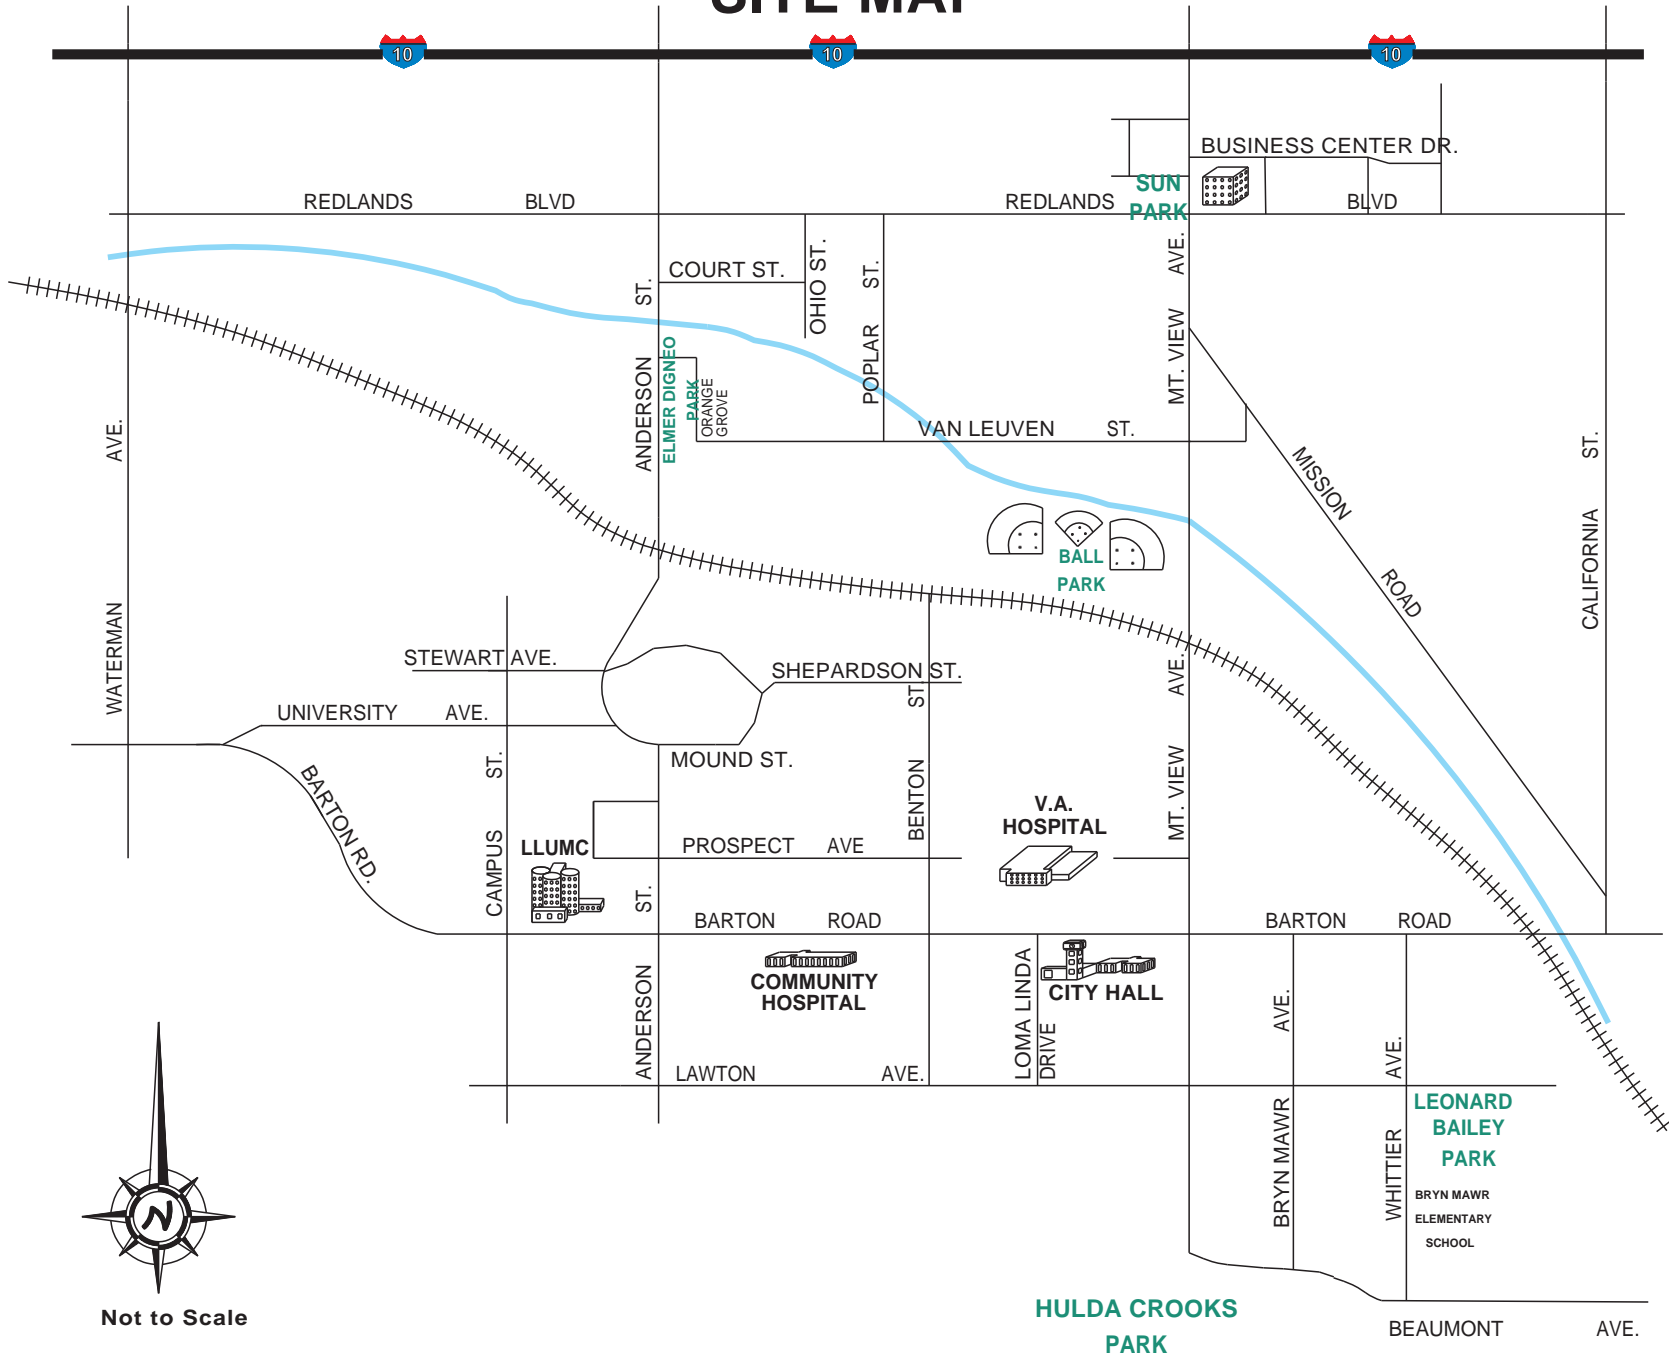

CITY OF LOMA LINDA SITE MAP

Not to Scale

**HULDA CROOKS
PARK**

BEAUMONT AVE.